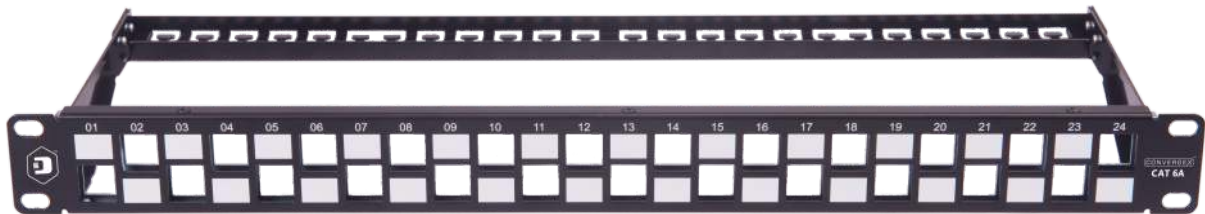

DIGISOL CONVERGEX STAGGERED PATCH PANEL, 24 PORT, CAT 6A, 180° (Unloaded)

Unique Staggered Design for better control on Alien cross talk

Key Features:-

- Staggered ports for CAT6A patch panel to eliminate alien crosstalk
- Powder coated CRCS body
- Ideal patch panel for high end Data Centre infrastructure
- Suitable for both UTP and STP applications
- Efficient rear cable management
- Drain wire as a standard option in STP solution

Physical

- Panel Frame : CRCS Powder coating in MAT black finish
- Drain Wire : Stranded electrical wire for grounding
- Cable management : Rear body
- Ports : Can accommodate UTP as well as STP keystone jack
- No. of Ports : 24 (Staggered)

Ordering Information:-

Product Code	Description
DGCE-PPAU2U-1K-S	DIGISOL CONVERGEX PATCH PANEL, CAT6A UTP, 24 PORTS, 180°, STAGGERED KEYSTONE TYPE, 1U (UNLOADED)
DGCE-PPAS2U-1K-S	DIGISOL CONVERGEX PATCH PANEL, CAT6A STP, 24 PORTS, 180°, STAGGERED KEYSTONE TYPE, 1U (UNLOADED)