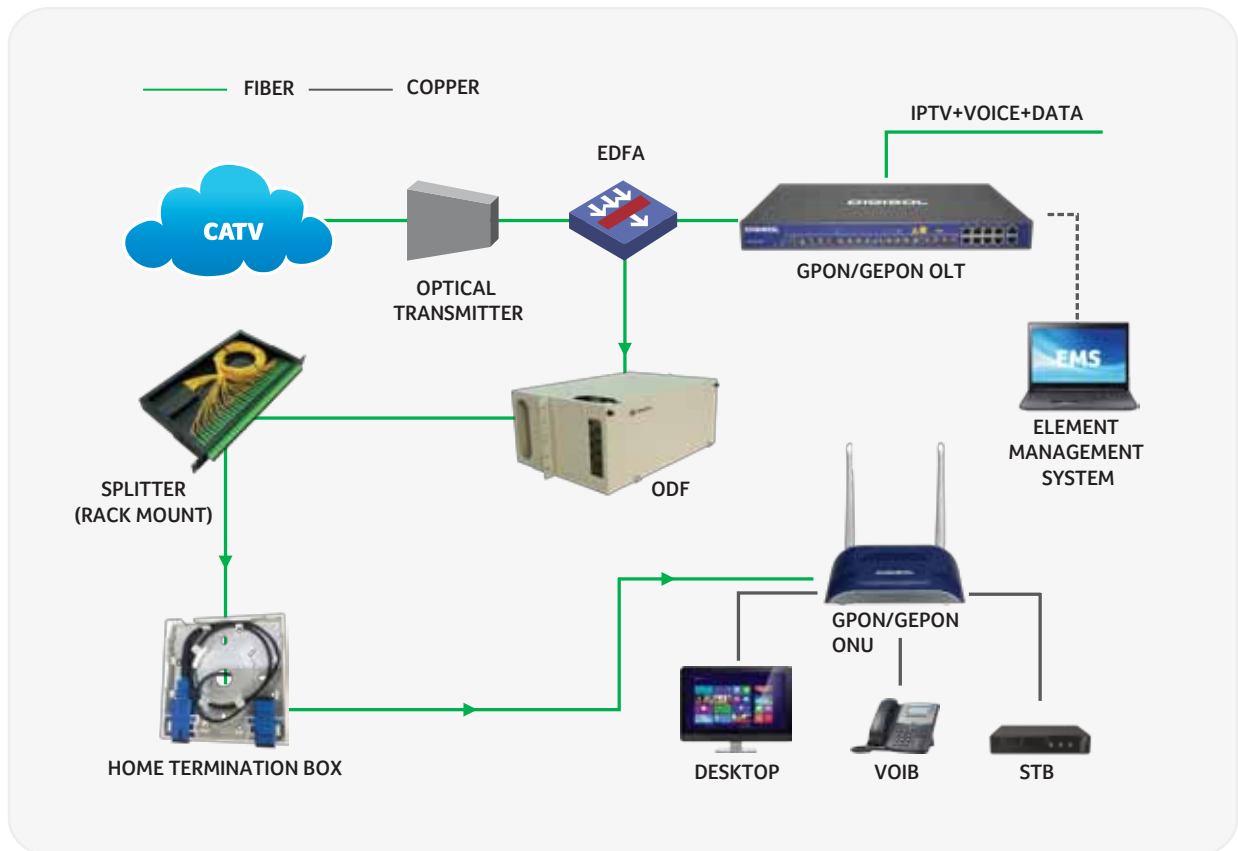

FTTH & FIBER SOLUTION FOR HOME & SOHO USERS