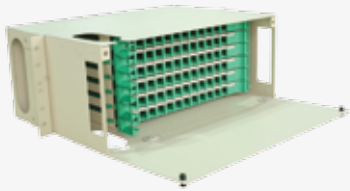

GPON OLT with 8 PON SFP Ports,
8 Giga Ethernet Ports and 6 Giga SFP
Ports and 2 Giga SFP+ Ports

GEPON/GPON TECHNOLOGY

ONU

2 in 1

DG-GR1321

GEPON/GPON ONU 300Mbps
Wi-Fi Router with 1 PON, 1 GE and
1 FE Port, 1 FXS Port

2 in 1

DG-GR4342L

GEPON/GPON ONU 300Mbps
Wi-Fi Router with 1 PON, 1 GE and
3 FE Port, 2 FXS Port

PASSIVE FTTH PORTFOLIO

ODFs

Box Type Splitter

Tube Type Splitter

Rack Type Splitter