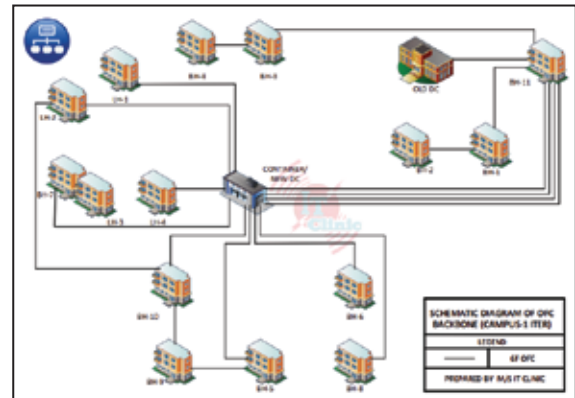

THE CHALLENGE

With a massive campus network spread across multiple locations in Odisha - including hospitals, medical colleges, and academic institutes. SOA University needed to upgrade its infrastructure with high-performance Fiber Distribution and Core Fiber Switches. The challenge was to provide a 10G backbone solution that could seamlessly integrate with their existing network. The client was looking for a reliable, compatible, and scalable solution across all sites and that's where Digisol stepped in.

NETWORK DIAGRAM

To know more
about vertical scan: